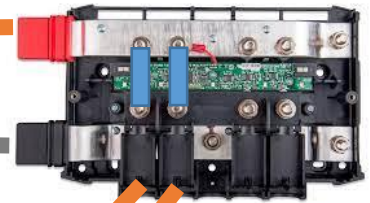

Multiplus II 5000 GX  
70-50

6mm<sup>2</sup>  
(2Meter)

50mm<sup>2</sup> (1Meter)

50mm<sup>2</sup> (1Meter)

Victron Lynx  
Distributor

25mm<sup>2</sup> (2Meter)