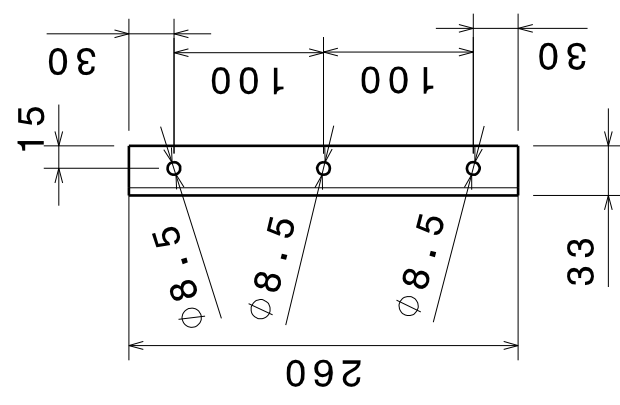

4 3 2 1 A D

DESIGNED BY: g0nzo
 DATE: 17.03.2022
 CHECKED BY: XXX
 DATE: XXX

8 Stk.

SIZE: A4
 SCALE: 1:1
 WEIGHT (kg): 0,18

DASSAULT SYSTEMES

DRAWING NUMBER: Winkelblech
 SHEET: 1/1

This drawing is our property; it can't be reproduced or communicated without our written agreement.