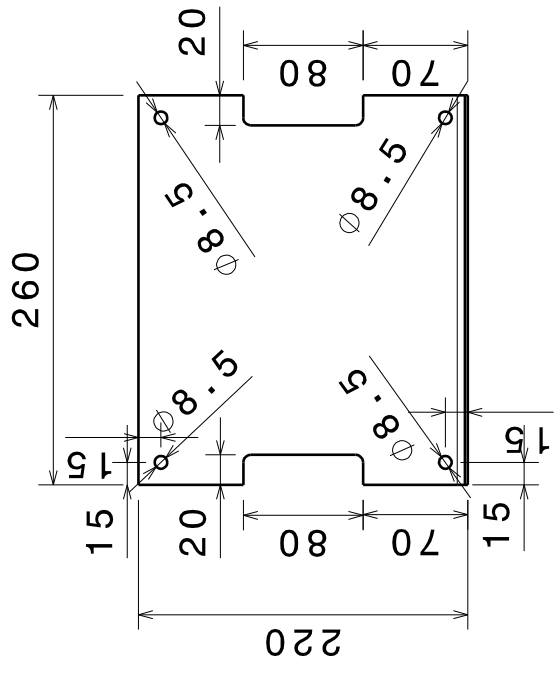

4 3 2 1 A D

DESIGNED BY: g0nzo
 DATE: 17.03.2022
 CHECKED BY: XXX
 DATE: XXX

8 Stk.

SIZE: A4
 SCALE: 1:1
 WEIGHT (kg): 0,18

DASSAULT SYSTEMES

DRAWING NUMBER: Winkelblech
 SHEET: 1/1

This drawing is our property; it can't be reproduced or communicated without our written agreement.